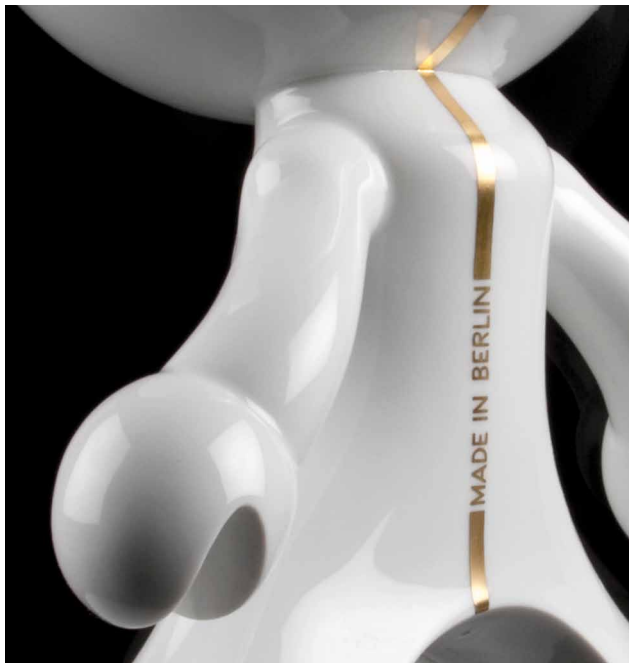

+EYE[®] WHITE KNIGHT

+EYE[®] WHITE KNIGHT “Gold”

These unique hand made porcelain art toys are the first results of a close collaboration between the Königliche Porzellan-Manufaktur Berlin (Royal Porcelain-Manufactory Berlin, KPM) and Zeitgeist Toys. Each +EYE[®] White Knight is individually hand painted with a 24-carat gold rim and is a unique piece of art made in Berlin. The figurine integrates itself perfectly into contemporary interiors and is a treasure for aesthetes and connoisseurs.

Material: *Porcelain*

Sizes: *L 12" | 30 cm*

M 8" | 20 cm

S 4" | 10 cm

Pattern: *24-carat gold*

KPM

KÖNIGLICHE
PORZELLAN-MANUFAKTUR
BERLIN